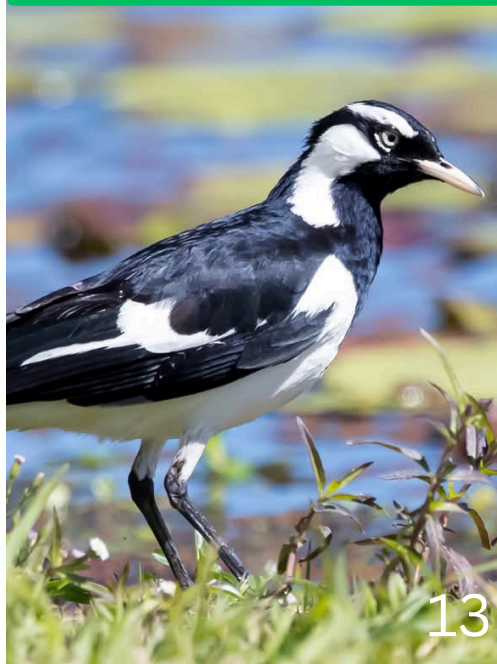

© Wayne Reinke 11

BLACK-FACED MONARCH

© Wayne Reinke 12

RESTLESS FLYCATCHER

© Wayne Reinke 14

MAGPIE-LARK

© Wayne Reinke 13

GREY SHRIKE-THRUSH