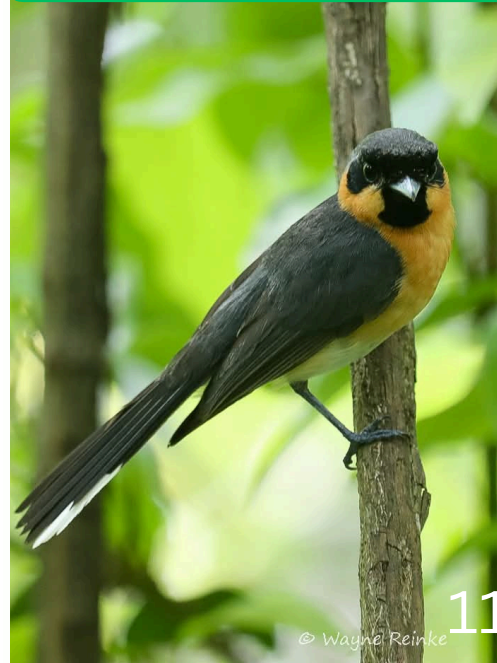

Glen Wild

Glen Wild

Glen Wild

RUFIOUS FANTAIL

© Wayne Reinke 9

BLACK-FACED MONARCH

© Wayne Reinke 10

SPECTACLED MONARCH