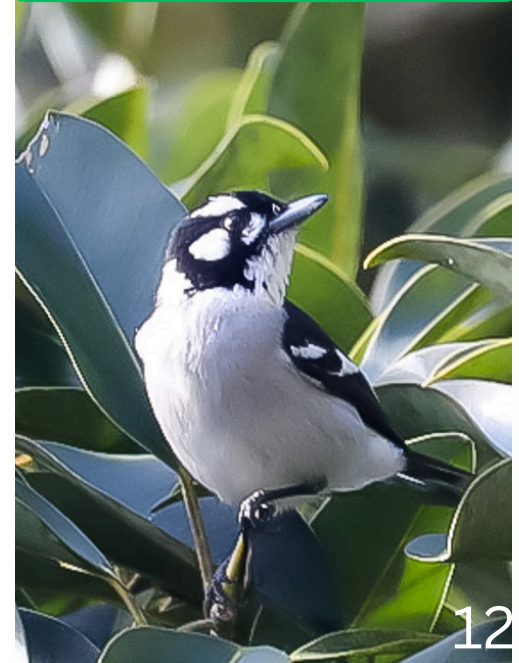

BLACK-FACED MONARCH