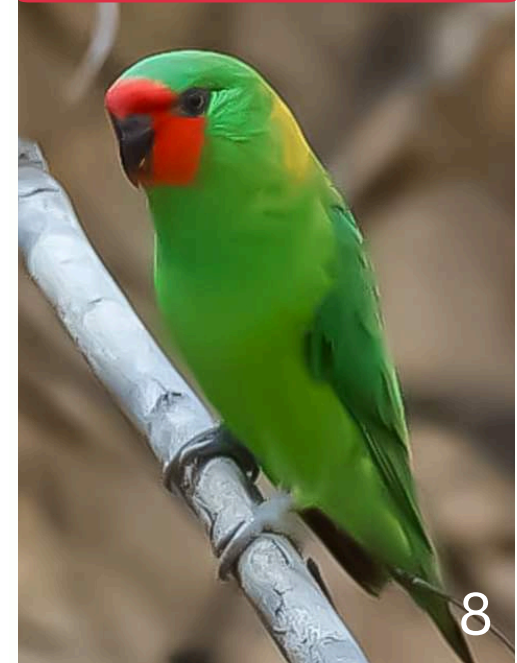

PALE- HEADED ROSSELLA

GALAH

AUSTRALIAN KING-PARROT

GLOSSY BLACK-COCKATOO

RAINBOW LORIKEET

LITTLE CORELLA

RED-TAILED BLACK-COCKATOO

LITTLE LORIKEET

Glen Wild

Glen Wild

Glen Wild

Glen Wild

Glen Wild

Glen Wild

Glen Wild

Glen Wild

**YELLOW- TAILED BLACK -
COCKATOO**

SULPHUR-CRESTED COCKATOO

SCALY-BREASTED LORIKEET

Glen Wild

Glen Wild

Glen Wild

Glen Wild

Glen Wild