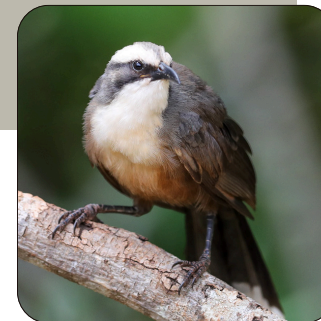

## Ground, Group & Magpies Birds

*A Pocket Guide of Magpies, Ground and Group Birds found in Glenwood and surrounding area including Forestry.*

© Wayne Reinke

© Wayne Reinke

Eastern Whipbird  
*Psophodes olivaceus*  
20-23cm

Brown Quail  
*Synoicus ypsilophorus*  
15-25cm

Emu  
*Dromaius novaehollandiae*  
1.5-2m

Pied currawong  
*Strepera graculina*  
30-40cm

White-winged chough  
*Corcorax melanorhamphos*  
40-50cm

Grey-crowned babbler  
*Pomatostomus temporalis*  
25-30cm

Painted Button-quail  
*Turnix varius*  
15-25cm

Bush Stone-curlew  
*Burhinus grallarius*  
55-60cm

**Habitat**  
*Woodland, Gardens, Waterway vegetation.  
Ground birds also like dense grassland,  
shrubs, leaf litter & understory vegetation.*