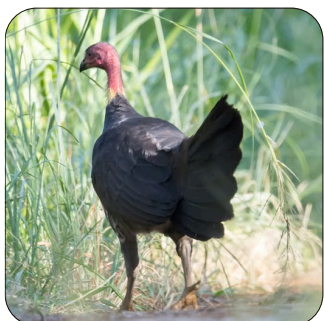

Brown Quail  
*Synoicus ypsilophorus*  
15-25cm

Emu  
*Dromaius novaehollandiae*  
1.5-2m

Pied currawong  
*Strepera graculina*  
30-40cm

White-winged chough  
*Corcorax melanorhamphos*  
40-50cm

Grey-crowned babbler  
*Pomatostomus temporalis*  
25-30cm

Painted Button-quail  
*Turnix varius*  
15-25cm

Bush Stone-curlew  
*Burhinus grallarius*  
55-60cm

**Habitat**  
*Woodland, Gardens, Waterway vegetation.  
Ground birds also like dense grassland,  
shrubs, leaf litter & understory vegetation.*

Torresian crow  
*Corvus orru*  
45-55cm

Pied Butcherbird  
*Cracticus nigrogularis*  
33-36cm

Australian Brush-turkey  
*Alectura lathami*  
60-70cm

Australian Bustard  
*Ardeotis australis*

Australian Magpie  
*Gymnorhina tibicen*  
25-45cm