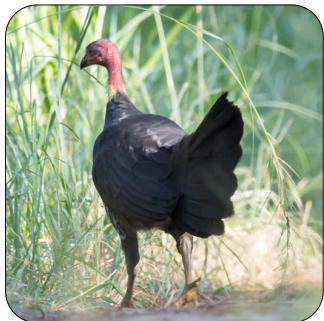

Australian Brush-turkey
Alectura lathami
60-70cm