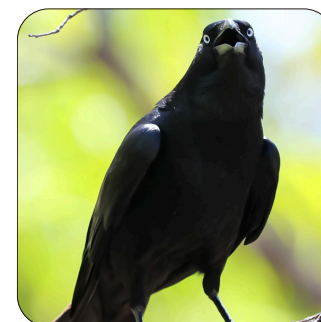

Torresian crow
Corvus orru
45-55cm