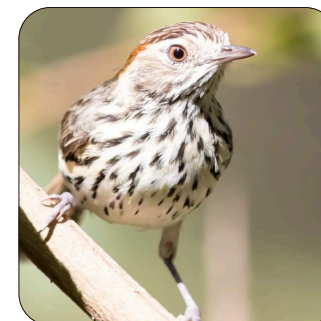

Acknowledgement
Wayne Reinke, Adrian Moore

© Glenwild 2024

Finches & Wrens

A Pocket Guide of Finches & Wrens, found in Glenwood and surrounding area including Forestry.

Variegated Fairy-wren
Malurus lamberti
10-15cm

Red-browed Finch
Neochmia temporalis
10-12cm

Brown thornbill
Acanthiza pusilla
9-11cm

Varied Sittella
Daphoenositta chrysoptera
10-14cm

Double-Barred Finch
Stizoptera bichenovii
10-12cm

Plum-headed Finch
Emblema modestum
11-12cm

Large-billed scrubwren
Sericornis magnirostra
10-13cm

White-browed scrubwren
Sericornis frontalis
11-13cm

Wrens

Birds play a role in managing insects. Shrubby, prickly and understory vegetation help birds hide and hunt for insects.

Finches

Live in small flocks, in understorey vegetation.

Seen in Area No Photo
Superb Fairywren
Malurus cyaneus
13-14cm

Speckled warbler
Pyrrholaemus sagittatus
11-13cm

Eastern Australian Reed Warbler
Acrocephalus australis ssp. australis
16-17 cm
Gympie