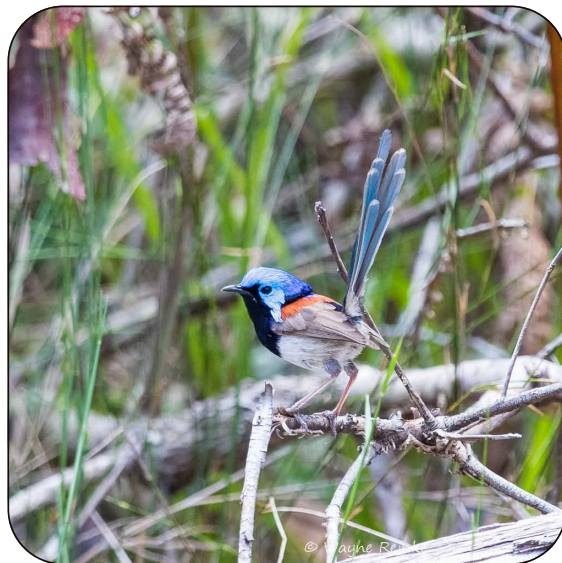

Wrens

Birds play a role in managing insects. Shrubby, prickly and understory vegetation help birds hide and hunt for insects.

Finches

Live in small flocks, in understorey vegetation.

Glenwild brochures are a list of all wildlife species known to live or visit Glenwood and surrounding areas including Forestry. Information provided is a general overview of habitat, food, and breeding seasons. All photographs were taken by local wildlife watchers and kindly shared. Photographs were the best available at the time 2023/2025 Contributors have adhered to Birdlife Australia's "Ethical Birding Guidelines" (2012)

Acknowledgement
Wayne Reinke, Adrian Moore

© Glenwild 2024

Finches & Wrens

A Pocket Guide of Finches & Wrens, found in Glenwood and surrounding area including Forestry.

Variegated Fairy-wren
Malurus lamberti
10-15cm

Red-backed Fairy-wren
Malurus melanocephalus
9-13cm

Chestnut-breasted Mannikin
Lonchura castaneothorax
10-12cm

Red-browed Finch
Neochmia temporalis
10-12cm

Brown thornbill
Acanthiza pusilla
9-11cm

Speckled warbler
Pyrrholaemus sagittatus
11-13cm

Habitat
Understory vegetation ideal for safe movement through their habitat, grassy areas.

Double-Barred Finch
Stizoptera bichenovii
10-12cm

Plum-headed Finch
Emblema modestum
11-12cm

Large-billed scrubwren
Sericornis magnirostra
10-13cm