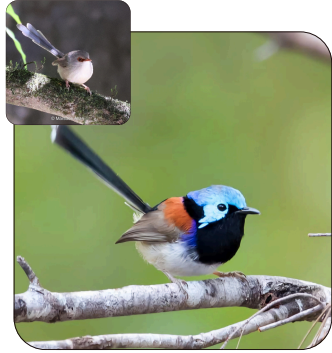

Acknowledgement
Wayne Reinke, Adrian Moore

© Glenwild 2024

Finches & Wrens

A Pocket Guide of Finches & Wrens, found in Glenwood and surrounding area including Forestry.

Variegated Fairy-wren
Malurus lamberti
10-15cm

Habitat
Understory vegetation ideal for safe movement through their habitat, grassy areas.

Double-Barred Finch
Stizoptera bichenovii
10-12cm

Plum-headed Finch
Emblema modestum
11-12cm

Large-billed scrubwren
Sericornis magnirostra
10-13cm

White-browed scrubwren
Sericornis frontalis
11-13cm

Eastern Australian Reed Warbler
Acrocephalus australis ssp. australis
16-17 cm
Gympie

Diet
Wrens and finches eat spiders, insects, grains and seeds

Seen in Area No Photo

Superb Fairywren
Malurus cyaneus
13-14cm

Finches & Wrens

Variegated Fairy-wren
Malurus lamberti
10-15cm

Red-backed Fairy-wren
Malurus melanocephalus
9-13cm

Chestnut-breasted Mannikin
Lonchura castaneothorax
10-12cm