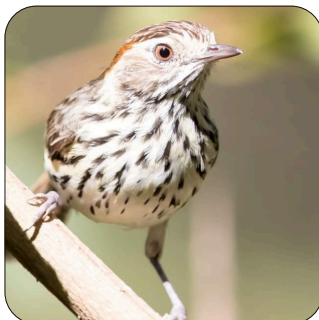

Wrens

Birds play a role in managing insects. Shrubby, prickly and understory vegetation help birds hide and hunt for insects.

Finches

Live in small flocks, in understorey vegetation.

Glenwild brochures are a list of all wildlife species known to live or visit Glenwood and surrounding areas including Forestry. Information provided is a general overview of habitat, food, and breeding seasons. All photographs were taken by local wildlife watchers and kindly shared. Photographs were the best available at the time 2023/2025 Contributors have adhered to Birdlife Australia's "Ethical Birding Guidelines" (2012)

Acknowledgement
Wayne Reinke, Adrian Moore

© Glenwild 2024

Finches & Wrens

A Pocket Guide of Finches & Wrens, found in Glenwood and surrounding area including Forestry.

Variegated Fairy-wren
Malurus lamberti
10-15cm

Red-backed Fairy-wren
Malurus melanocephalus
9-13cm

Chestnut-breasted Mannikin
Lonchura castaneothorax
10-12cm

Red-browed Finch
Neochmia temporalis
10-12cm

Brown thornbill
Acanthiza pusilla
9-11cm

Speckled warbler
Pyrrholaemus sagittatus
11-13cm

Habitat
Understory vegetation ideal for safe movement through their habitat, grassy areas.

Double-Barred Finch
Stizoptera bichenovii
10-12cm

Plum-headed Finch
Emblema modestum
11-12cm

Large-billed scrubwren
Sericornis magnirostra
10-13cm