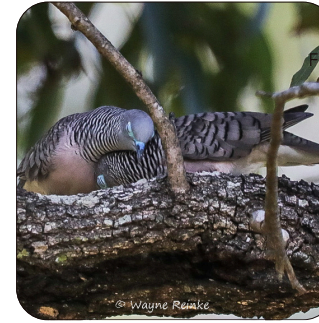

Fruit Eating birds, insects, spiders, fruit, berries

© QLD Government

Glenwild brochures are a list of all wildlife species known to live or visit Glenwood and surrounding areas including Forestry. Information provided is a general overview of habitat, food, and breeding seasons. All photographs were taken by local wildlife watchers and kindly shared. Photographs were the best available at the time 2023/2025 Contributors have adhered to Birdlife Australia's "Ethical Birding Guidelines" (2012)

White-headed Pigeon
Columba leucomela
25-45cm

Wompoo Fruit-dove
Ptilinopus magnificus
15-45cm

Crested Pigeon
Ocyphaps lophotes
15-25cm

Pacific Emerald Dove
Chalcophaps longirostris
25-45cm

The seed dispersal services provided by fruit-eating birds, Doves and Pigeons are vital for maintaining plant biodiversity and ecosystem health

Peaceful Dove
Geopelia placida
15-25cm

Australasian figbird
Sphecotheres vieillotii
Female 15-25cm

Brown Cuckoo-dove
Macropygia amboinensis
25-45cm

Rose-crowned Fruit-dove
Ptilinopus regina
25-45cm

Olive-backed Oriole
Oriolus sagittatus
15-25cm