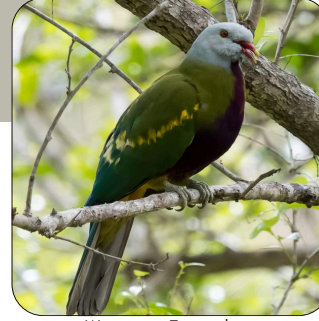

Fruit Eating birds, insects, spiders, fruit, berries

© QLD Government

Glenwild brochures are a list of all wildlife species known to live or visit Glenwood and surrounding areas including Forestry. Information provided is a general overview of habitat, food, and breeding seasons. All photographs were taken by local wildlife watchers and kindly shared. Photographs were the best available at the time 2023/2025 Contributors have adhered to Birdlife Australia's "Ethical Birding Guidelines" (2012)

Acknowledgement

Wayne Reinke, Adrian Moore, Marsden Allan

© Glenwild 2024

Doves & Fruit Eaters Birds

A Pocket Guide of Doves & Fruit Eaters found in Glenwood and surrounding areas.

© Wayne Reinke

Topknot Pigeon
Lopholaimus antarcticus
25-45cm

Common Bronzewing
Phaps chalcoptera
25-45cm

Wonga Pigeon
Leucosarcia melanoleuca
25-45cm

Bar-Shouldered Dove
Geopelia humeralis
27-30cm

White-headed Pigeon
Columba leucomela
25-45cm

Wompoo Fruit-dove
Ptilinopus magnificus
15-45cm

Crested Pigeon
Ocyphaps lophotes
15-25cm

Pacific Emerald Dove
Chalcophaps longirostris
25-45cm

Habitat
*Rainforest, Wet Sclerophyll forests, forests
edges, woodlands, grassy understorey.
Habitat along creeks & rivers.*