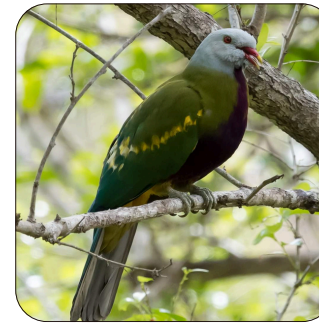

Fruit Eating birds, insects, spiders, fruit, berries

© QLD Government

Glenwild brochures are a list of all wildlife species known to live or visit Glenwood and surrounding areas including Forestry. Information provided is a general overview of habitat, food, and breeding seasons. All photographs were taken by local wildlife watchers and kindly shared. Photographs were the best available at the time 2023/2025 Contributors have adhered to Birdlife Australia's "Ethical Birding Guidelines" (2012)

Peaceful Dove
Geopelia placida
15-25cm

Australasian figbird
Sphecotheres vieilloti
Female 15-25cm

Brown Cuckoo-dove
Macropygia phasianella
25-45cm

Rose-crowned Fruit-dove
Ptilinopus regina
25-45cm

Olive-backed Oriole
Oriolus sagittatus
15-25cm

Spangled Drongo
Dicurus bracteatus
15-25cm

Doves & Fruit Eaters Birds

Topknot Pigeon
Lopholaimus antarcticus
25-45cm

Common Bronzewing
Phaps chalcoptera
25-45cm

Wonga
Leucosarcia melanoleuca
25-45cm

Bar-Shouldered Dove
Geopelia humeralis
27-30cm

White-headed Pigeon
Columba leucomela
25-45cm

Wompoo Fruit-dove
Ptilinopus magnificus
15-45cm

Crested Pigeon
Ocyphaps lophotes
15-25cm

Pacific Emerald Dove
Chalcophaps longirostris
25-45cm

The seed dispersal services provided by fruit-eating birds, Doves and Pigeons are vital for maintaining plant biodiversity and ecosystem health