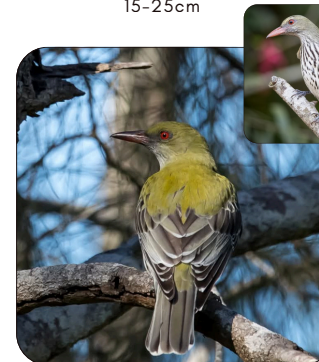

Fruit Eating birds, insects, spiders, fruit, berries

© QLD Government

Glenwild brochures are a list of all wildlife species known to live or visit Glenwood and surrounding areas including Forestry. Information provided is a general overview of habitat, food, and breeding seasons. All photographs were taken by local wildlife watchers and kindly shared. Photographs were the best available at the time 2023/2025 Contributors have adhered to Birdlife Australia's "Ethical Birding Guidelines" (2012)

White-headed Pigeon
Columba leucomela
25-45cm

Wompoo Fruit-dove
Ptilinopus magnificus
15-45cm

Crested Pigeon
Ocyphaps lophotes
15-25cm

Pacific Emerald Dove
Chalcophaps longirostris
25-45cm

The seed dispersal services provided by fruit-eating birds, Doves and Pigeons are vital for maintaining plant biodiversity and ecosystem health

Peaceful Dove
Geopelia placida
15-25cm

Australasian figbird
Sphecotheres vieillotii
Female 15-25cm

Brown Cuckoo-dove
Macropygia amboinensis
25-45cm

Rose-crowned Fruit-dove
Ptilinopus regina
25-45cm

Olive-backed Oriole
Oriolus sagittatus
15-25cm

Spangled Drongo
Dicrurus bracteatus
15-25cm