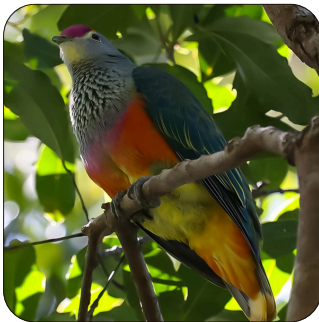

Rose-crowned Fruit-dove
Ptilinopus regina
25-45cm