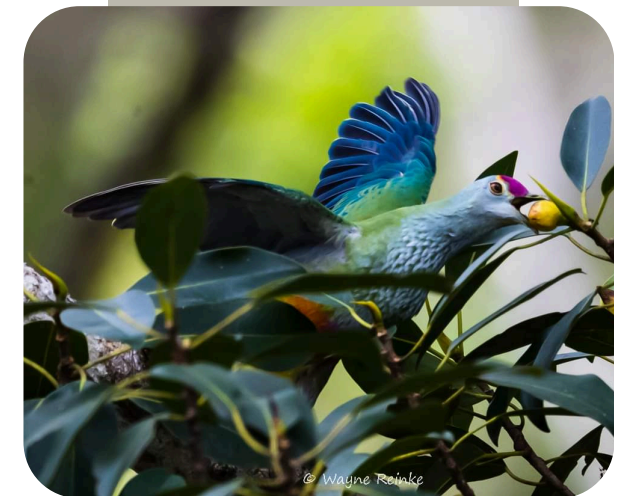

Fruit Eating birds, insects, spiders, fruit, berries

© QLD Government

Glenwild brochures are a list of all wildlife species known to live or visit Glenwood and surrounding areas including Forestry. Information provided is a general overview of habitat, food, and breeding seasons. All photographs were taken by local wildlife watchers and kindly shared. Photographs were the best available at the time 2023/2025 Contributors have adhered to Birdlife Australia's "Ethical Birding Guidelines" (2012)

Acknowledgement

Wayne Reinke, Adrian Moore, Marsden Allan

© Glenwild 2024

Doves & Fruit Eaters Birds

A Pocket Guide of Doves & Fruit Eaters found in Glenwood and surrounding areas.

© Wayne Reinke

Topknot Pigeon
Lopholaimus antarcticus
25-45cm