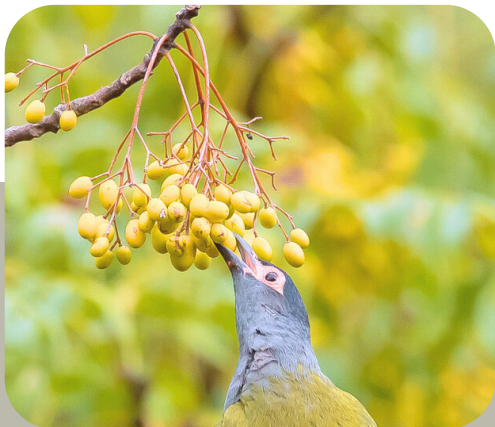

The seed dispersal services provided by fruit-eating birds, Doves and Pigeons are vital for maintaining plant biodiversity and ecosystem health

Food

*Doves Grains, Berries & Fruit.
Pigeons grain, seed, berries, insects.*

Fruit Eating birds, insects, spiders, fruit, berries

© QLD Government

Glenwild brochures are a list of all wildlife species known to live or visit Glenwood and surrounding areas including Forestry. Information provided is a general overview of habitat, food, and breeding seasons. All photographs were taken by local wildlife watchers and kindly shared. Photographs were the best available at the time 2023/2025 Contributors have adhered to Birdlife Australia's "Ethical Birding Guidelines" (2012)

Acknowledgement

Wayne Reinke, Adrian Moore, Marsden Allan

© Glenwild 2024

Doves & Fruit Eaters Birds

A Pocket Guide of Doves & Fruit Eaters found in Glenwood and surrounding areas.

© Wayne Reinke

Topknot Pigeon
Lopholaimus antarcticus
25-45cm