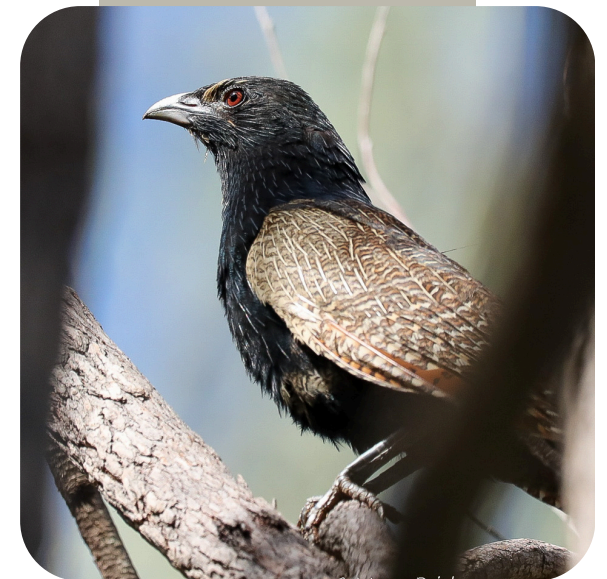

Cuckoo-shrikes are not relation to cuckoos or shrikes, but are so called due to their plumage resembling cuckoos and the bill that looks like the bill of shrikes.

Most Cuckoos lay their eggs in other species nests, letting host parents rear chicks.

Glenwild brochures are a list of all wildlife species known to live or visit Glenwood and surrounding areas including Forestry. Information provided is a general overview of habitat, food, and breeding seasons. All photographs were taken by local wildlife watchers and kindly shared. Photographs were the best available at the time 2023/2025 Contributors have adhered to Birdlife Australia's "Ethical Birding Guidelines" (2012)

Acknowledgement

Wayne Reinke, Adrian Moore, Marsden Allan

© Glenwild 2024

Cuckoos & Cuckoo-Shrikes

A Pocket Guide of Cuckoos & Cuckoo-Shrikes found in Glenwood and surrounding area including Forestry.

© Wayne Reinke

fan-tailed cuckoo
Cacomantis flabelliformis
20-30cm

shining bronze-cuckoo
Chalcites lucidus
12-25cm

© Wayne Reinke

Black-faced Cuckoo-shrike
Coracina novaehollandiae
30-45cm

White-bellied Cuckoo-shrike
Coracina papuensis
26-28cm